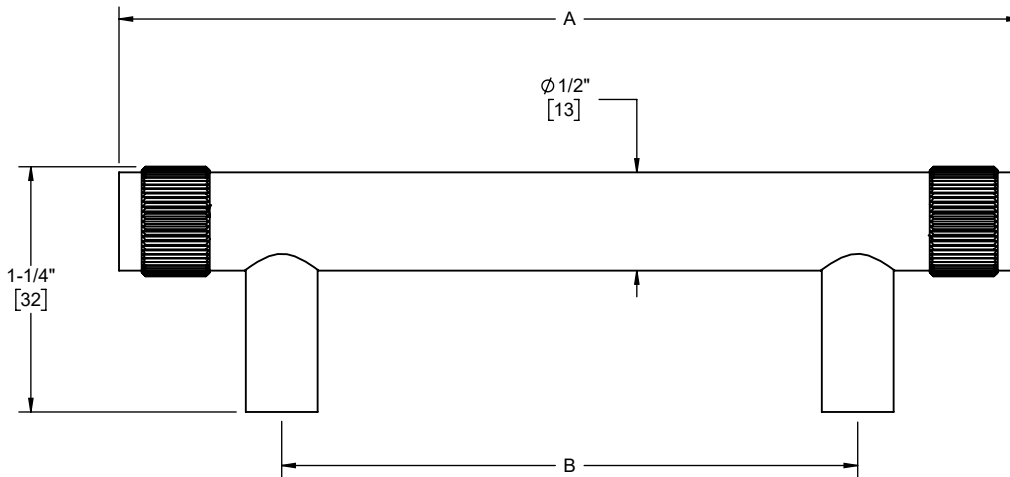

Features

- Over 28 finishes including 13 PVD finishes
- All brass construction
- Includes all mounting hardware

9482-K85-3.0
 9482-K85-3.5
 9482-K85-4.0
 9482-K85-6.0
 9482-K85-8.0

Codes/Standards

Product meets or exceeds the following:

- None applicable

9482-K85-3.0 shown

SKU	A	B
9482-K85-3.0	4-11/16" [119]	3" [76]
9482-K85-3.5	5-3/16" [132]	3-1/2" [89]
9482-K85-4.0	5-11/16" [145]	4" [102]
9482-K85-6.0	7-11/16" [195]	6" [152]
9482-K85-8.0	9-11/16" [246]	8" [203]

Dimensions are inches, rounded to 1/16"
 [Dimensions in brackets are mm, rounded to 1mm]

Specifications subject to change without notice